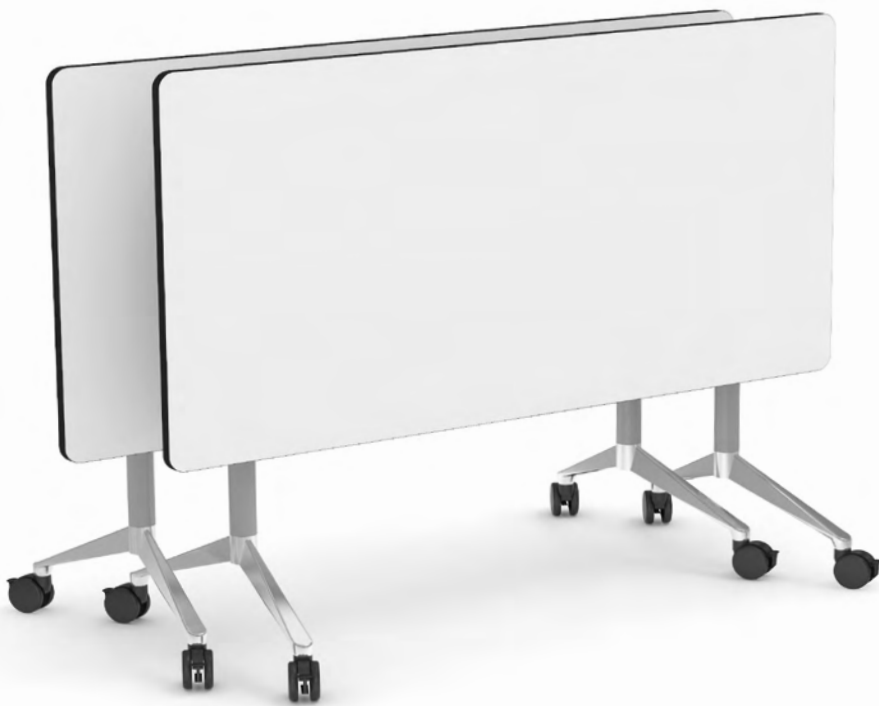

SIZE

DETAILS

ALUFLOOP

Ref. 2048R

SIZE

MINIFLOOP

Ref. 2261DNR

SIZE