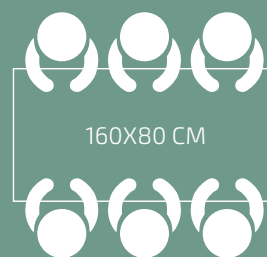

CHARLOTTE

Ref. 1041

SIZE

82 CM

77 CM

108 CM

42 CM

DETAILS

120X65 CM

SIZE

(+info P. 189)

70X80 CM 120X80 CM 140X80 CM

160X80 CM

180X80 CM

OPTIONS

RECTANGLE PLUS

SIZE

DETAILS

ALUFLOOP

Ref. 2048R

SIZE

MINIFLOOP

Ref. 2261DNR

SIZE