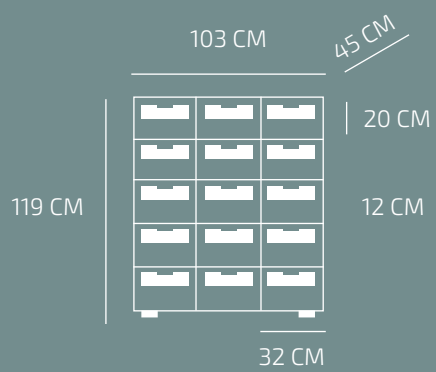

OPTIONS

GRACE

Ref. 632-501

 x 21

 x 12

SIZE

OPTIONS

IRENE

Ref. 533-501

EMMY

Ref. 533-502

SIZE

OPTIONS

ANNIE

Ref. 633-507

 x15

SIZE

SOPHIE

Ref. 533-502

 x33

 x18

SIZE

MILEVA

Ref. 534-501