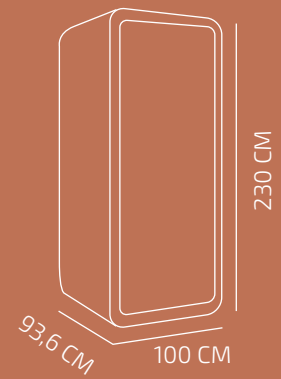

SIZE

Ø 90 CM

Ø 60 CM

DETAILS | DETALLES

SIZE

120 X 48 CM

PAUL

Ref. 2103

Ref. 2106-625

SIZE

62,5 X 62,5 CM

DETAILS

SIZE

62,5 X 120 CM

OPTIONS

CERES

Interior panel

Wall panel exterior

INSIDE FURNITURE INCLUDED

SIZE

AURE

Frame

Interior panel

Wall panel exterior