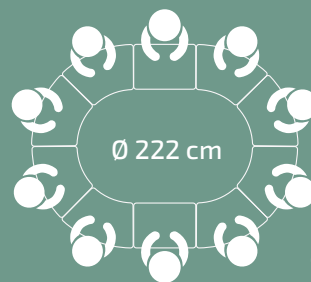

DISTRIBUTION