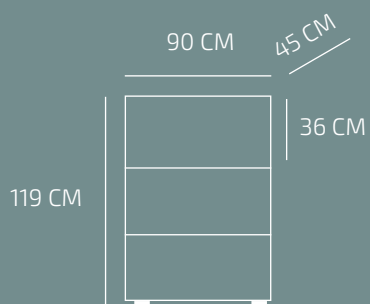

OPTIONS

GRACE

Ref. 632-501

 x 21

 x 12

SIZE

OPTIONS

IRENE

Ref. 533-501

EMMY

Ref. 533-502

SIZE

OPTIONS

ANNIE

Ref. 633-507

 x15

SIZE

SOPHIE

Ref. 533-502

 x33

 x18

SIZE

MILEVA

Ref. 534-501

SIZE

ALICE

Ref. 634-510

 x 21

 x 12

SIZE

EMILIE

Ref. 535-501