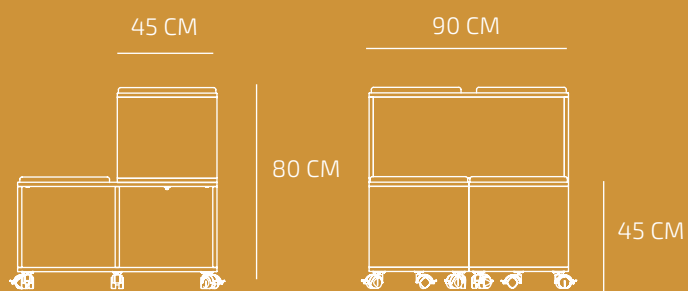

MOVE

Ref. 1608

SIZE

DETAILS