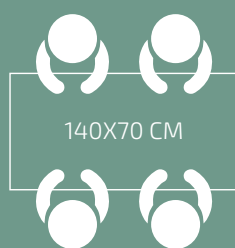

120X65 CM

SIZE

(+info P. 189)

70X80 CM 120X80 CM 140X80 CM

160X80 CM

180X80 CM

OPTIONS

RECTANGLE PLUS

SIZE

DETAILS

ALUFLOOP

Ref. 2048R

SIZE

MINIFLOOP

Ref. 2261DNR

SIZE