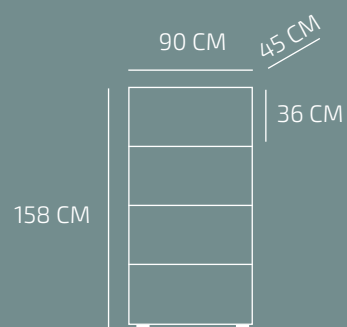

OPTIONS

GRACE

Ref. 632-501

 x 21

 x 12

SIZE

OPTIONS

IRENE

SIZE

SOPHIE

Ref. 533-502

 x33

 x18

SIZE

MILEVA

Ref. 534-501

FLORA

Ref. 534-508

INGE

Ref. 534-509

SIZE

OPTIONS

ELSA

Ref. 634-508

SIZE

ALICE

Ref. 634-510

 x 21

 x 12

SIZE

EMILIE

Ref. 535-501