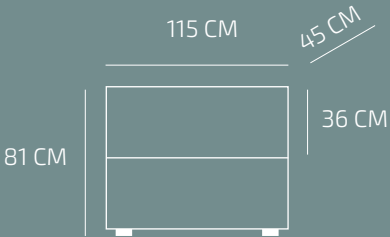

DAN

Ref. 551

COLOURS

DETAILS

OPTIONS

MARIE

Ref. 732-601

SIZE