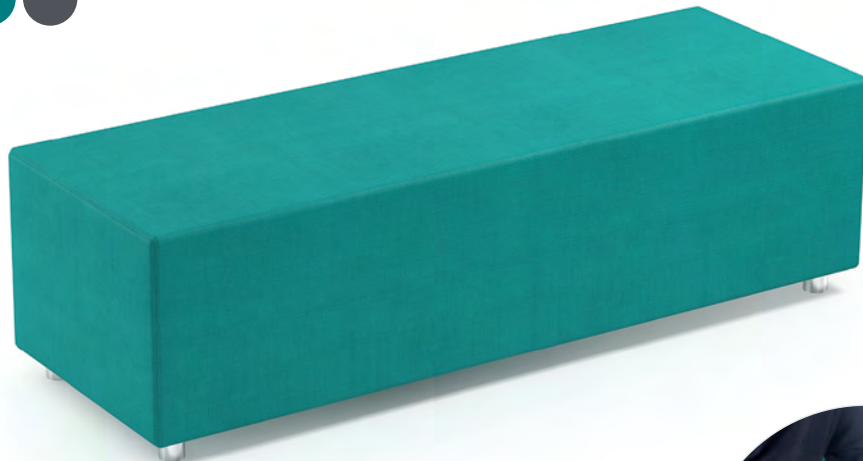

TUBE

Ref. 12003

COMPLETE SOFA

Ref. 12005